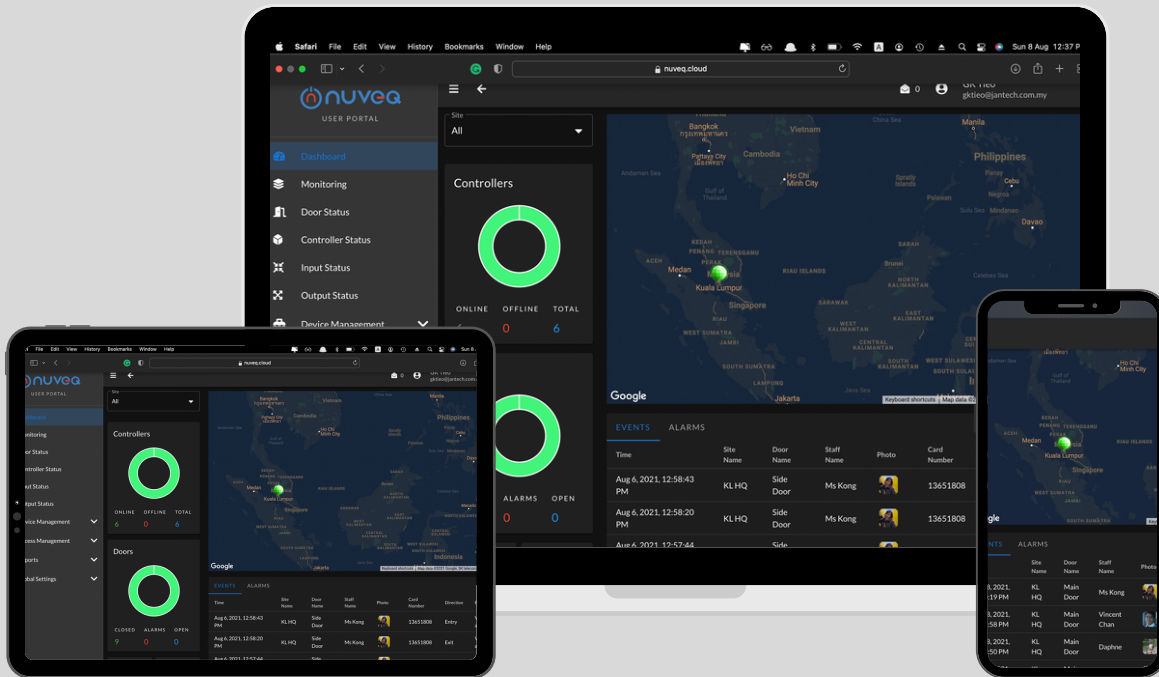

## NUVEQ CLOUD ACCESS PORTAL ANYWHERE. ANYTIME. ANY DEVICE

Nuveq Cloud Access Portal is the future of access control. It is a single place where you can manage your entire Access control & security, from any web browser, in any location. No longer centred around a physical server, your needs are now easily met, from a small office with a single door to the largest corporation with thousands of offices worldwide. Manage all your doors with a single interface and have a centralised record of all your access activities for all your branches located anywhere.

## CORE TECHNOLOGIES

Cloud-Based

Flexible Access

Remote management

Plug n' Play Connectivity

[NUVEQ.NET](https://www.nuveq.net)

CLOUD-BASED ACCESS CONTROL SYSTEM | MOBILE ACCESS

# NEXT-GENERATION ACCESS CONTROL

CLOUD-BASED ACCESS CONTROL SYSTEM | MOBILE ACCESS

Nuveq provides the most powerful and streamlined access control platform on the market. Experience full configuration and management from any internet-connected device. Manage users, create groups, open and close doors, set system rules, get Apps notifications & email alerts, and more. All in a unified Cloud management portal