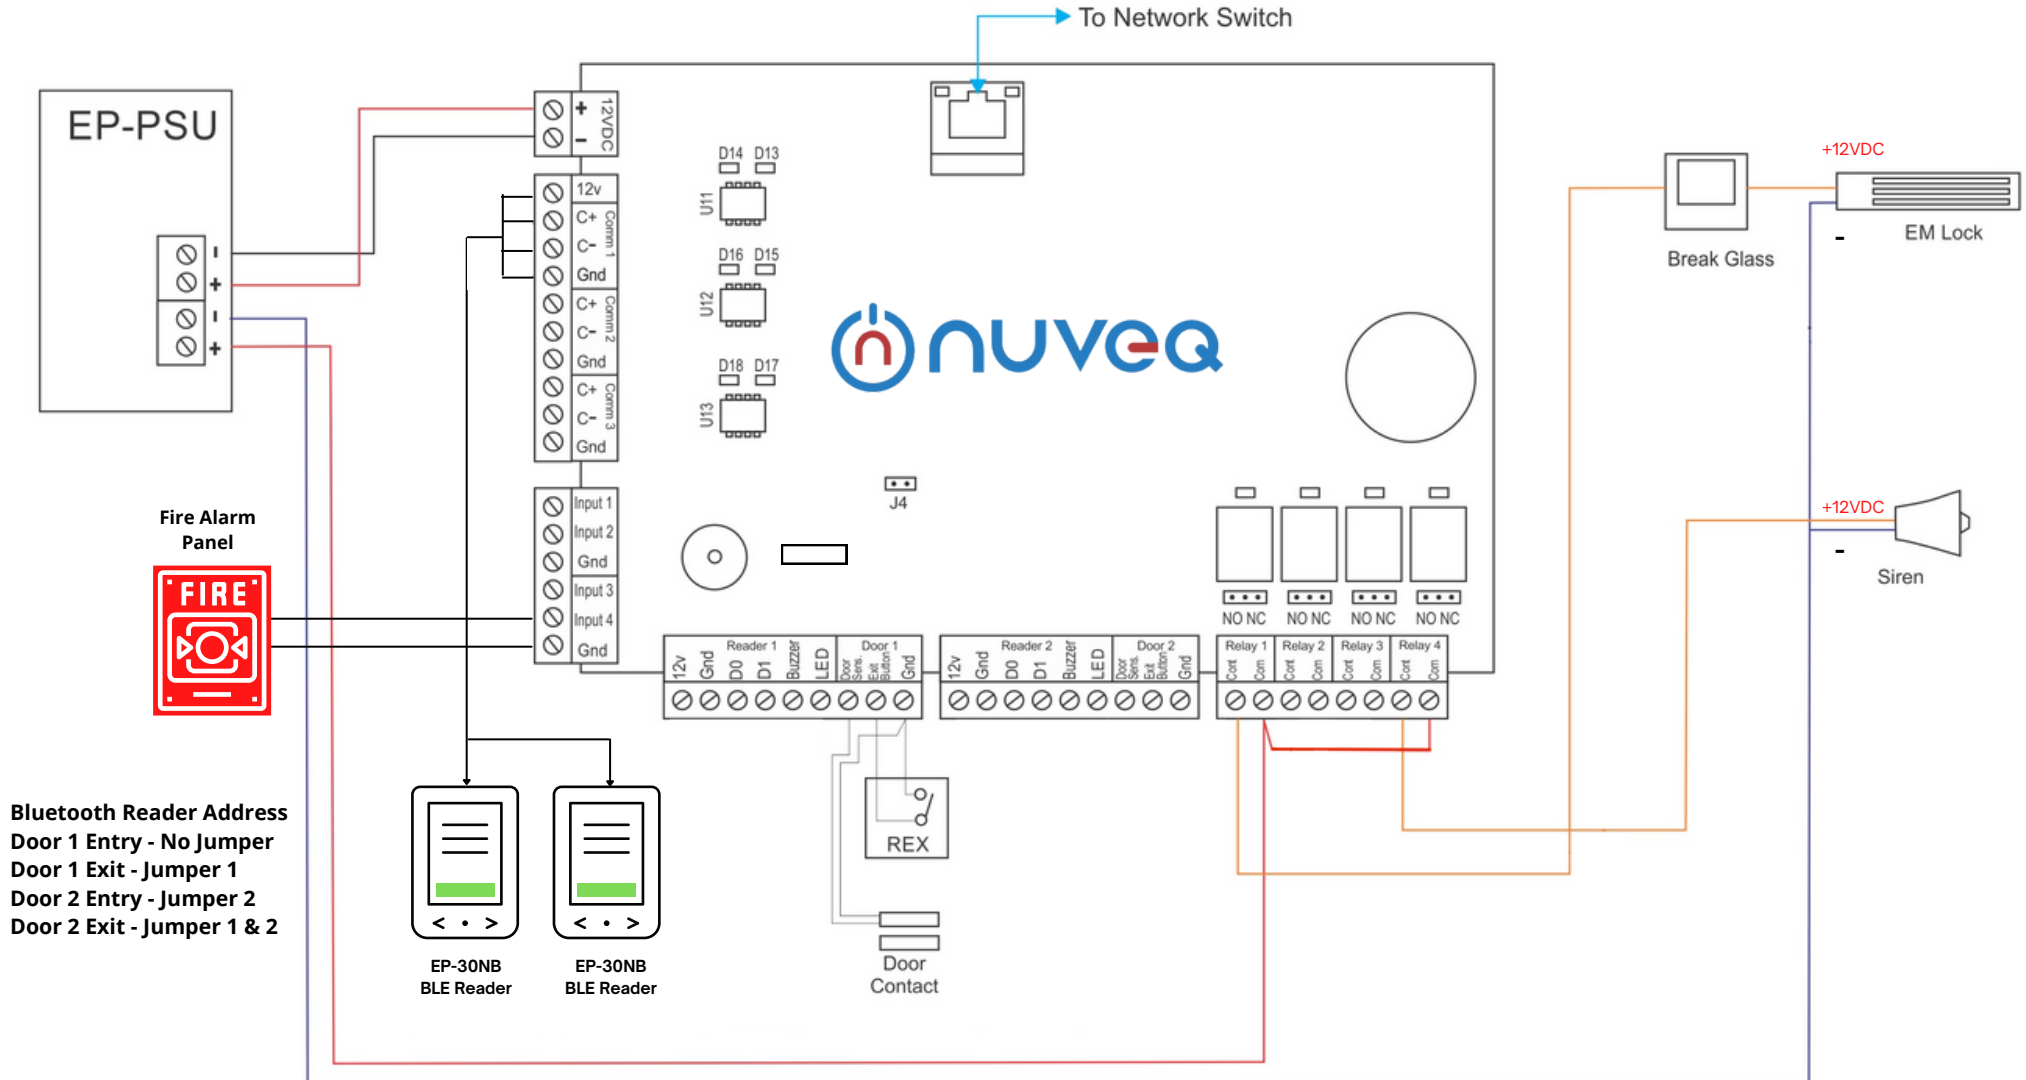

EP-3000C ONE DOOR WIRING DIAGRAM BLE READER

Bluetooth Reader Address
 Door 1 Entry - No Jumper
 Door 1 Exit - Jumper 1
 Door 2 Entry - Jumper 2
 Door 2 Exit - Jumper 1 & 2